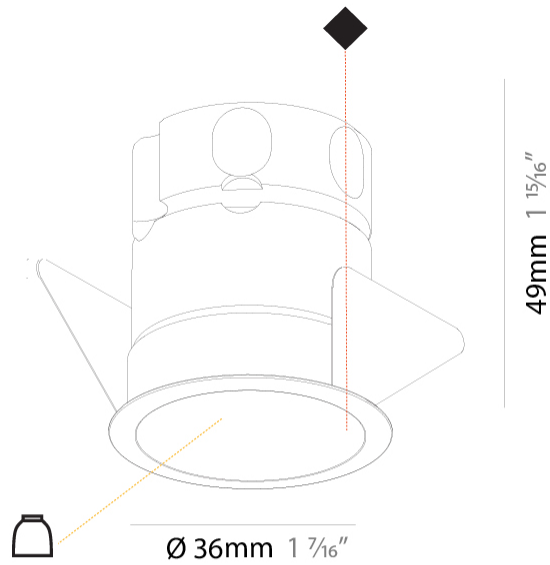

GENERAL

Series: Invader Standard
Brand: Prolicht
Division: Architectural
Mounting Type: Recessed
Mounting Location: Ceiling
Subcategory: Downlight

PHYSICAL

Shape: Round
Diameter (mm): 45
Diameter (in): 1 3/4
Height (mm): 49
Height (in): 1 15/16
Ceiling Thickness (mm): 10 / 12.5 / 15
Ceiling Thickness (in): 3/8 or 1/2 or 9/16
Min. Recessing Depth (mm): 150
Min. Recessing Depth (in): 5 7/8
Light Distribution: Downlight
Weight (kg): 0.084
Weight (lbs): 0.185
Fixture Finish: SSR / BKV / CWI / CRY / HAB / UFT / ITA / RUA / FTG / MYG / LOD / PUS / FRO / FUP / KIA / POP / BLS / SPG / MEY / GOH / GUM / CHC / COM / ABZ / JAG / OBR / MOS / ROR
Fixture Material: Aluminum
Cut-out Measurements: Dia: 41mm / 1 5/8"

ELECTRICAL

Lamp Type: LED (Zhaga Standard)
Input Wattage (W): 2.2
Total Output Wattage (W): 2
Dimming: Non-Dimmable
Driver Included: No
Driver Location: Remote
Driver Type: Constant Current - 120 / 277Vac
Driver Class: Class 2
Input Voltage (V): 120 - 277
Constant Current (MA): 700
Upon Request: 0-10Vdc dimming / Phase dimming 120Vac

LED

Number of LEDs: 1
Color Temperature (°K): 2700 / 3000 / 3500 / 4000
Max. Delivered Lumen (lm): 160 / 170 / 176 / 180
Nominal Lumen (lm): 160 / 170 / 176 / 180
CRI: >90 CRI
Lamp Life (hrs): 50000

OPTICAL

Reflector: 12 / 20 / 35

RATINGS AND CERTIFICATIONS

Certified By: Certified for North American Standards
IP rating: IP20